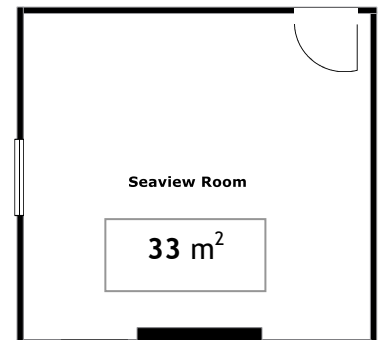

The Seaview Room

Our smaller meeting room is situated on the first floor of the original house opposite the Atlantic Room. Intimate and stylishly decorated, Seaview is ideal for board meetings, training sessions and interviews, and can also serve as a breakout room for larger events held in the adjacent Atlantic Room.

Room Dimensions	Theatre	Team Circle	Boardroom	Classroom	U-Shape	Cabaret	Dinner (Round Tables)	Dinner (Block Table)
6.0m x 5.6m	24	16	16	12	14	n/a	10	12

Room Details	
Ground Floor	No
Natural Light	Yes
Dimmable Lighting	Yes
Blackout	Yes
Air Conditioning	No
Wi-fi	Yes
Wired Internet	Yes
13 Amp Electrical Sockets	3 Doubles 2 Singles

Room Location: First Floor, Magherabuoy House

The Seaview Room

This room has been named after the original name of Magherabuoy House - Seaview House. It can be set up in a variety of layouts, depending on your needs and is across the landing from Atlantic and upstairs from the Sir Dawson Bates room.