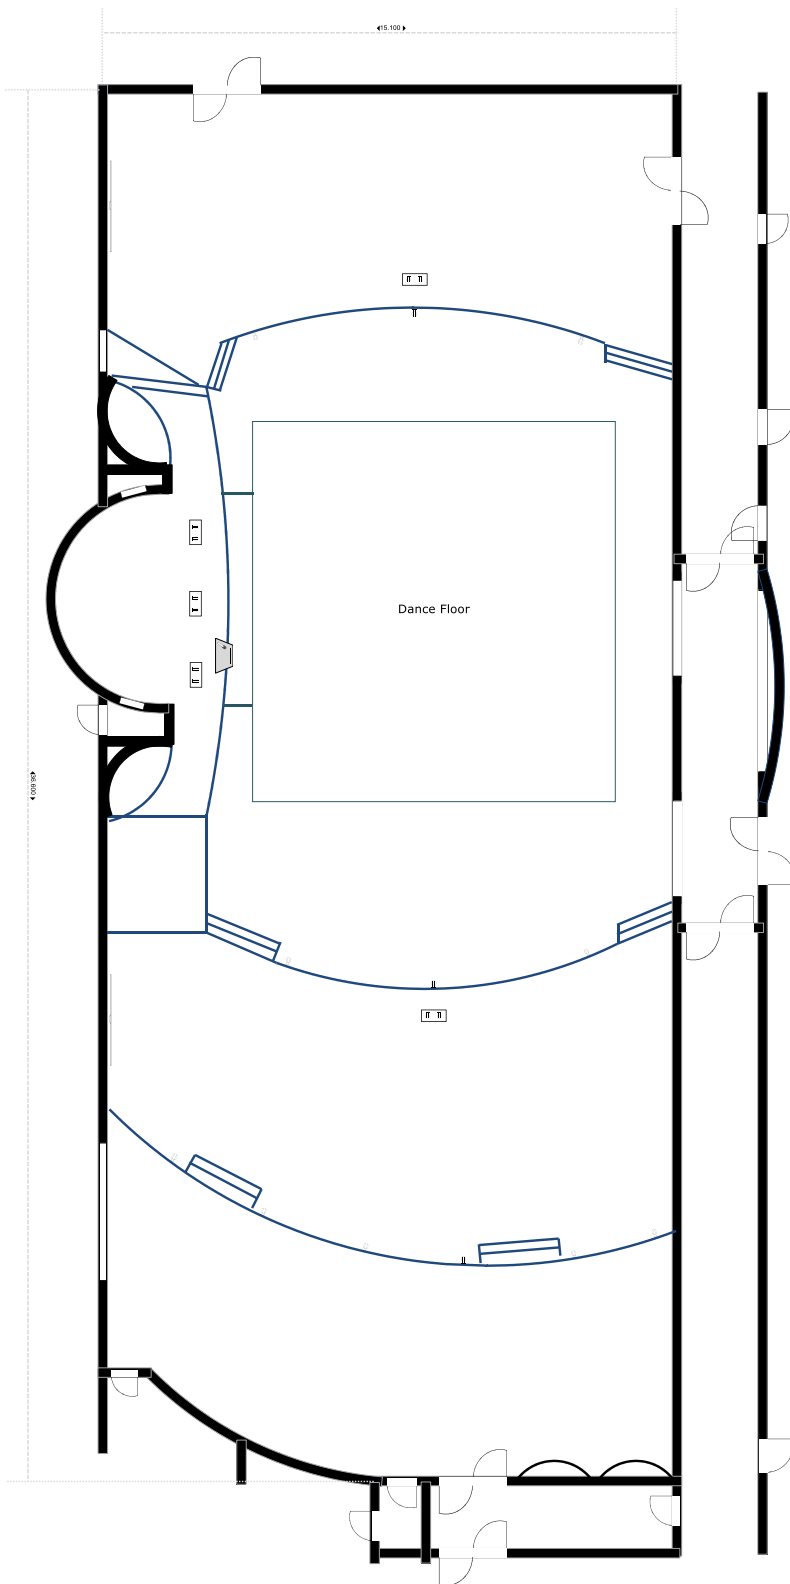

The Causeway Suite

Located on the ground floor behind Magherabuoy House, the Causeway suite offers exceptional integrated audio-visual facilities in a large-scale conference centre setting. Incorporated in the Suite are three bars, two sets of toilets, a lounge area, elevated stage, cloakroom, technical booth and direct entrances. The facility is the ideal venue for large meetings, dinners, live entertainment, sporting exhibitions, weddings and fashion shows.

Room Dimensions	Theatre	Team Circle	Boardroom	Classroom	U-Shape	Cabaret	Dinner (Round Tables)	Dinner (Block Table)
38.5m x 15.1m	500	100	n/a	200	n/a	260	280	n/a

Room Details	
Ground Floor	Yes
Natural Light	No
Dimmable Lighting	Yes
Blackout	Yes
Air Conditioning	No
Wi-fi	Yes
Wired Internet	Yes
13 Amp Electrical Sockets	24 Doubles 3 Singles

Room Location: Ground Floor behind Magherabuoy House, separate entrance

The Causeway Suite

The Causeway Suite is a self-contained conference, meeting, exhibition and entertainment facility equipped with high-specification audio, visual and lighting systems.

The suite has its own entrance from the Hotel car park, and a reception area with separate bar. The Causeway Suite can be entered directly from the main body of the Hotel. The suite has two sets of male and female toilets and an accessible WC. There are two full service bars in the room and one in the ante-room.