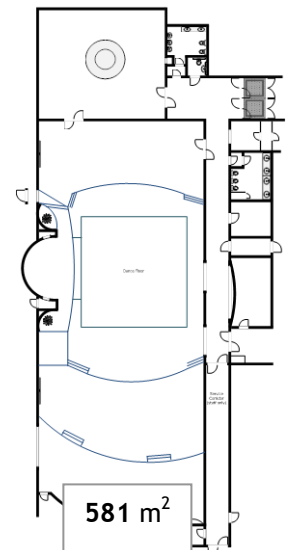

The Causeway Suite

Located on the ground floor behind Magherabuoy House, the Causeway suite offers exceptional integrated audio-visual facilities in a large-scale conference centre setting. Incorporated in the Suite are three bars, two sets of toilets, a lounge area, elevated stage, cloakroom, technical booth and direct entrances. The facility is the ideal venue for large meetings, dinners, live entertainment, sporting exhibitions, weddings and fashion shows.

Room Dimensions	Theatre	Team Circle	Boardroom	Classroom	U-Shape	Cabaret	Dinner (Round Tables)	Dinner (Block Table)
38.5m x 15.1m	500	100	n/a	200	n/a	260	280	n/a

Room Details	
Ground Floor	Yes
Natural Light	No
Dimmable Lighting	Yes
Blackout	Yes
Air Conditioning	No
Wi-fi	Yes
Wired Internet	Yes
13 Amp Electrical Sockets	24 Doubles 3 Singles

Room Location: Ground Floor behind Magherabuoy House, separate entrance

The Causeway Suite

The Causeway Suite is a self-contained conference, meeting, exhibition and entertainment facility equipped with high-specification audio, visual and lighting systems.

The suite has its own entrance from the Hotel car park, and a reception area with separate bar. The Causeway Suite can be entered directly from the main body of the Hotel. The suite has two sets of male and female toilets and an accessible WC. There are two full service bars in the room and one in the ante-room.