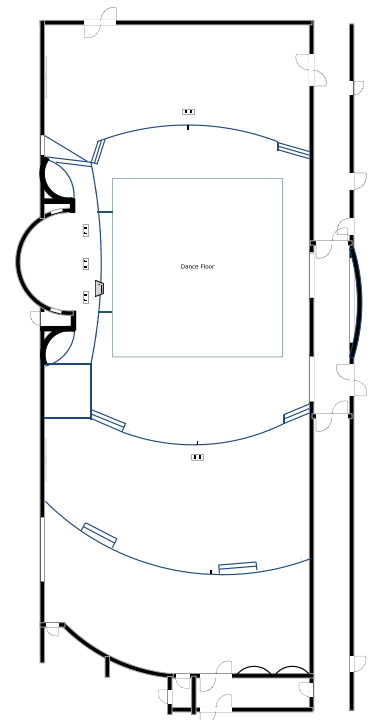

**Meeting Room Locations:** relative positions of conference rooms within hotel

**Lanyon**

**Atlantic**

**Seaview**

**Sir Dawson  
Bates**

**Causeway**

	Room	Seaview	Sir Dawson Bates	Atlantic	Lanyon	Causeway
Sizes	Dimensions Floor Area	6.0m x 5.6m 33 m <sup>2</sup>	7.9m x 5.5m 43 m <sup>2</sup>	11.2m x 5.3m 59 m <sup>2</sup>	34.1m x 8.3m 283 m <sup>2</sup>	38.5m x 15.1m 581 m <sup>2</sup>
Capacities according to layout	Theatre	24	40	60	240	500
	Team Circle	16	20	30	80	100
	Boardroom	16	20	24	n/a	n/a
	Classroom	12	24	28	140	200
	U-shape	14	18	28	60	n/a
	Cabaret	n/a	24	30	160	260
	Dinner (Round Tables)	10	32	40	180	300
	Dinner (Block Tables)	12	24	30	n/a	n/a
Conference Room Details	Ground Floor	No	Yes	No	Yes	Yes
	Natural Light	Yes	Yes	Yes	Yes	No
	Dimmable Lighting	Yes	Yes	Yes	Yes	Yes
	Blackout	Yes	No	Yes	Yes	Yes
	Air Conditioning	No	No	No	Yes	No
Technical features & equipment	Wired & Wi-fi Internet	Yes	Yes	Yes	Yes	Yes
	13 Amp Electrical Sockets	3 Doubles 2 Singles	4 Doubles	4 Doubles 6 Singles	14 Doubles 3 Singles	24 Doubles 3 Singles
	Fitted or Portable A/V Systems	Portable	Portable	Portable	Fitted	Fitted
	Lectern	No	No	No	Yes	Yes
	Data Projector	1	1	1	1	3
	Fitted or Portable Projection Screen	1 Fitted	1 Portable	1 Portable	1 Fitted	3 Fitted
	DVD / VHS Combi Player	Yes	Yes	Yes	Yes	Yes
	Amplifier & Speakers	Yes	Yes	Yes	Yes	Yes
Special Details	Unique Features	Views over Portrush Adjacent to Atlantic	Real Fire Period features	Views over Portrush Adjacent to Atlantic	Fully accessible Hearing loop Air exchange system	Professional audio, visual and lighting Self-contained Large stage