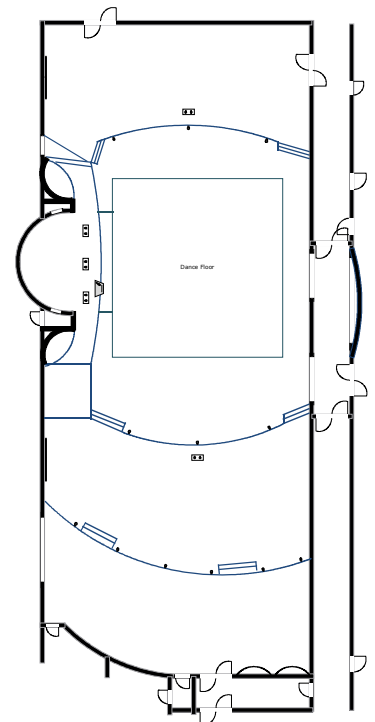

**Meeting Room Locations:** relative positions of conference rooms within hotel

**Lanyon**

**Atlantic**

**Seaview**

**Sir Dawson  
Bates**

**Causeway**

	Room	Seaview	Sir Dawson Bates	Atlantic	Lanyon	Causeway
Sizes	Dimensions Floor Area	6.0m x 5.6m 33 m <sup>2</sup>	7.9m x 5.5m 43 m <sup>2</sup>	11.2m x 5.3m 59 m <sup>2</sup>	34.1m x 8.3m 283 m <sup>2</sup>	38.5m x 15.1m 581 m <sup>2</sup>
Capacities according to layout	Theatre	24	40	60	240	500
	Team Circle	16	20	30	80	100
	Boardroom	16	20	24	n/a	n/a
	Classroom	12	24	28	140	200
	U-shape	14	18	28	60	n/a
	Cabaret	n/a	24	30	160	260
	Dinner (Round Tables)	10	32	40	180	300
	Dinner (Block Tables)	12	24	30	n/a	n/a
Conference Room Details	Ground Floor	No	Yes	No	Yes	Yes
	Natural Light	Yes	Yes	Yes	Yes	No
	Dimmable Lighting	Yes	Yes	Yes	Yes	Yes
	Blackout	Yes	No	Yes	Yes	Yes
	Air Conditioning	No	No	No	Yes	No
Technical features & equipment	Wired & Wi-fi Internet	Yes	Yes	Yes	Yes	Yes
	13 Amp Electrical Sockets	3 Doubles 2 Singles	4 Doubles	4 Doubles 6 Singles	14 Doubles 3 Singles	24 Doubles 3 Singles
	Fitted or Portable A/V Systems	Portable	Portable	Portable	Fitted	Fitted
	Lectern	No	No	No	Yes	Yes
	Data Projector	1	1	1	1	3
	Fitted or Portable Projection Screen	1 Fitted	1 Portable	1 Portable	1 Fitted	3 Fitted
	DVD / VHS Combi Player	Yes	Yes	Yes	Yes	Yes
	Amplifier & Speakers	Yes	Yes	Yes	Yes	Yes
Special Details	Unique Features	Views over Portrush Adjacent to Atlantic	Real Fire Period features	Views over Portrush Adjacent to Atlantic	Fully accessible Hearing loop Air exchange system	Professional audio, visual and lighting Self-contained Large stage